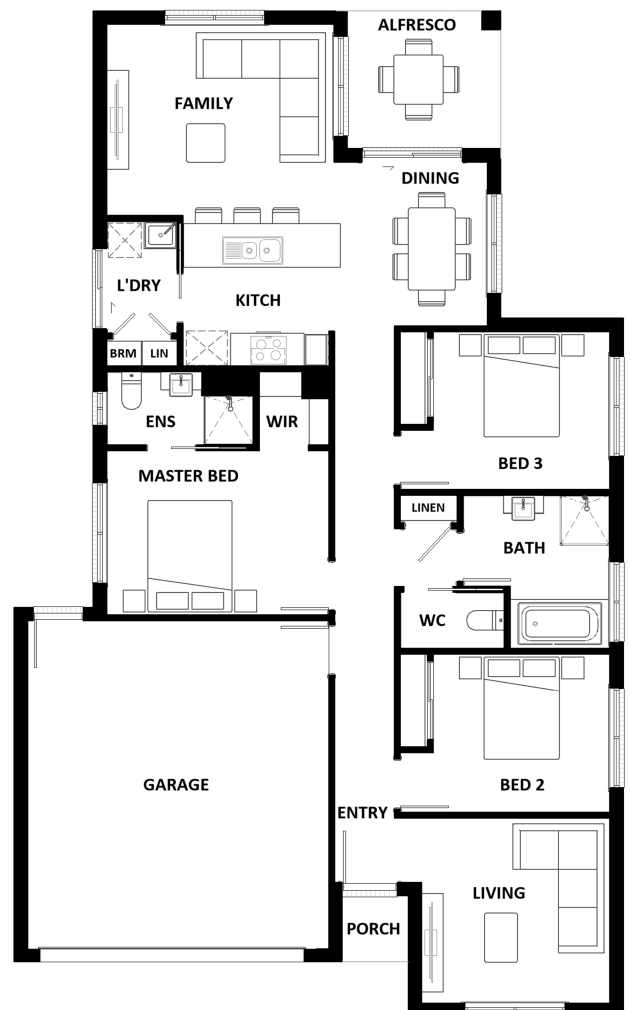

HOUSE & LAND

retreat
— RANGE —

BUILD YOUR FAMILY MEMORIES

MADISON 168

$915,000*

TOTAL (sqs)	18.11
TOTAL (m²)	168.25
WIDTH (m)	11.1
LENGTH (m)	18.34

**LOT 635 WHISTLING KITE CIRCUIT,
MURRAYS BEACH NSW 2281**

LAND: 1532 m²

Features & Inclusions:

20mm Stone Benchtops

Colorbond Roof

Ducted Cooling

Fixed Price Contracts

Timber Laminate flooring and carpet

Local builder/Local trades

For more information contact:

Maddison Elsley 02 4081 8373

Builder Licence: 454037C